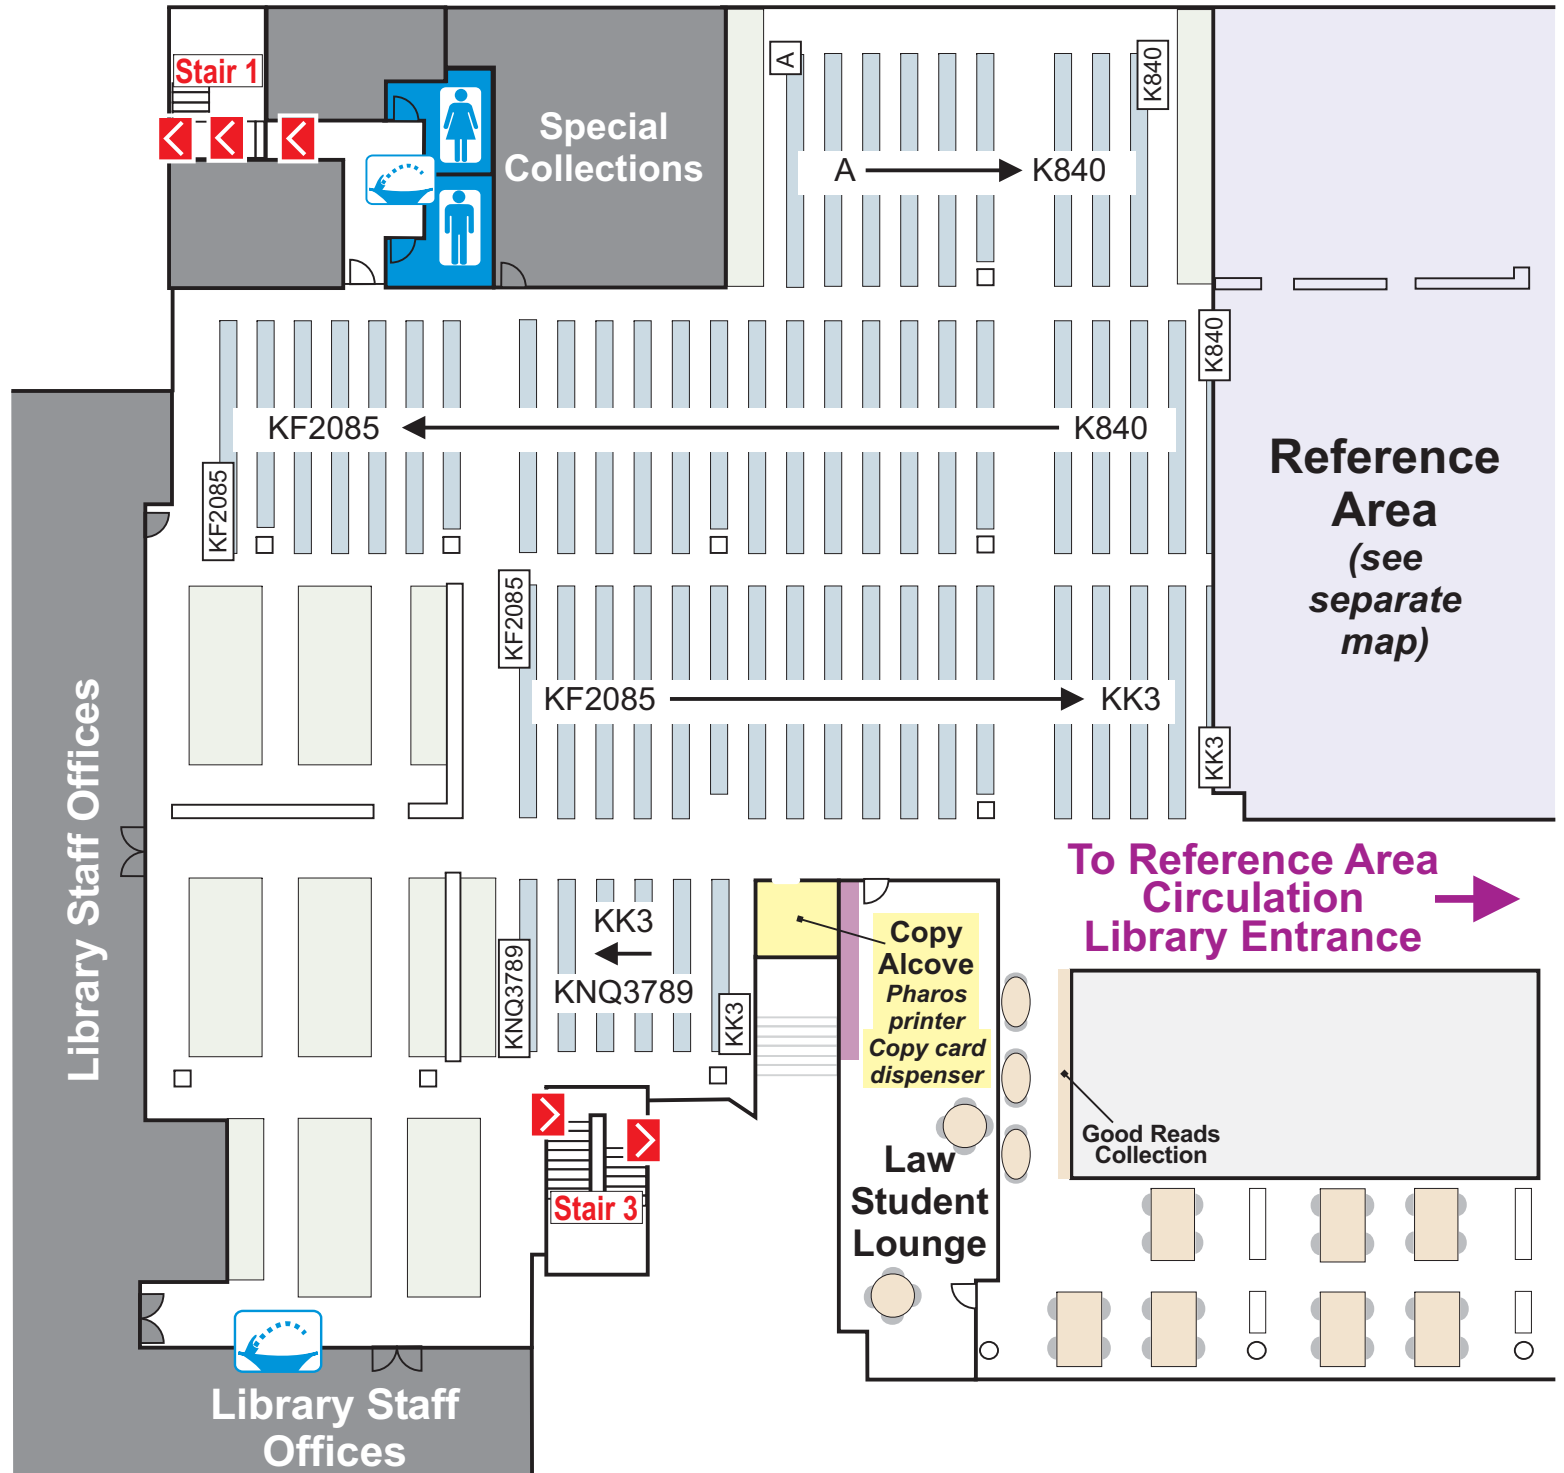

# Classified Stacks (A-KNQ) Floor L1

-  emergency exit
-  copy alcove
-  computers
-  study carrels
-  tables
-  stacks
-  law student lockers
-  restrooms
-  elevator
-  drinking fountain
-  public telephone

To Reference Area  
Circulation  
Library Entrance 

Gallagher Law Library  
William H. Gates Hall