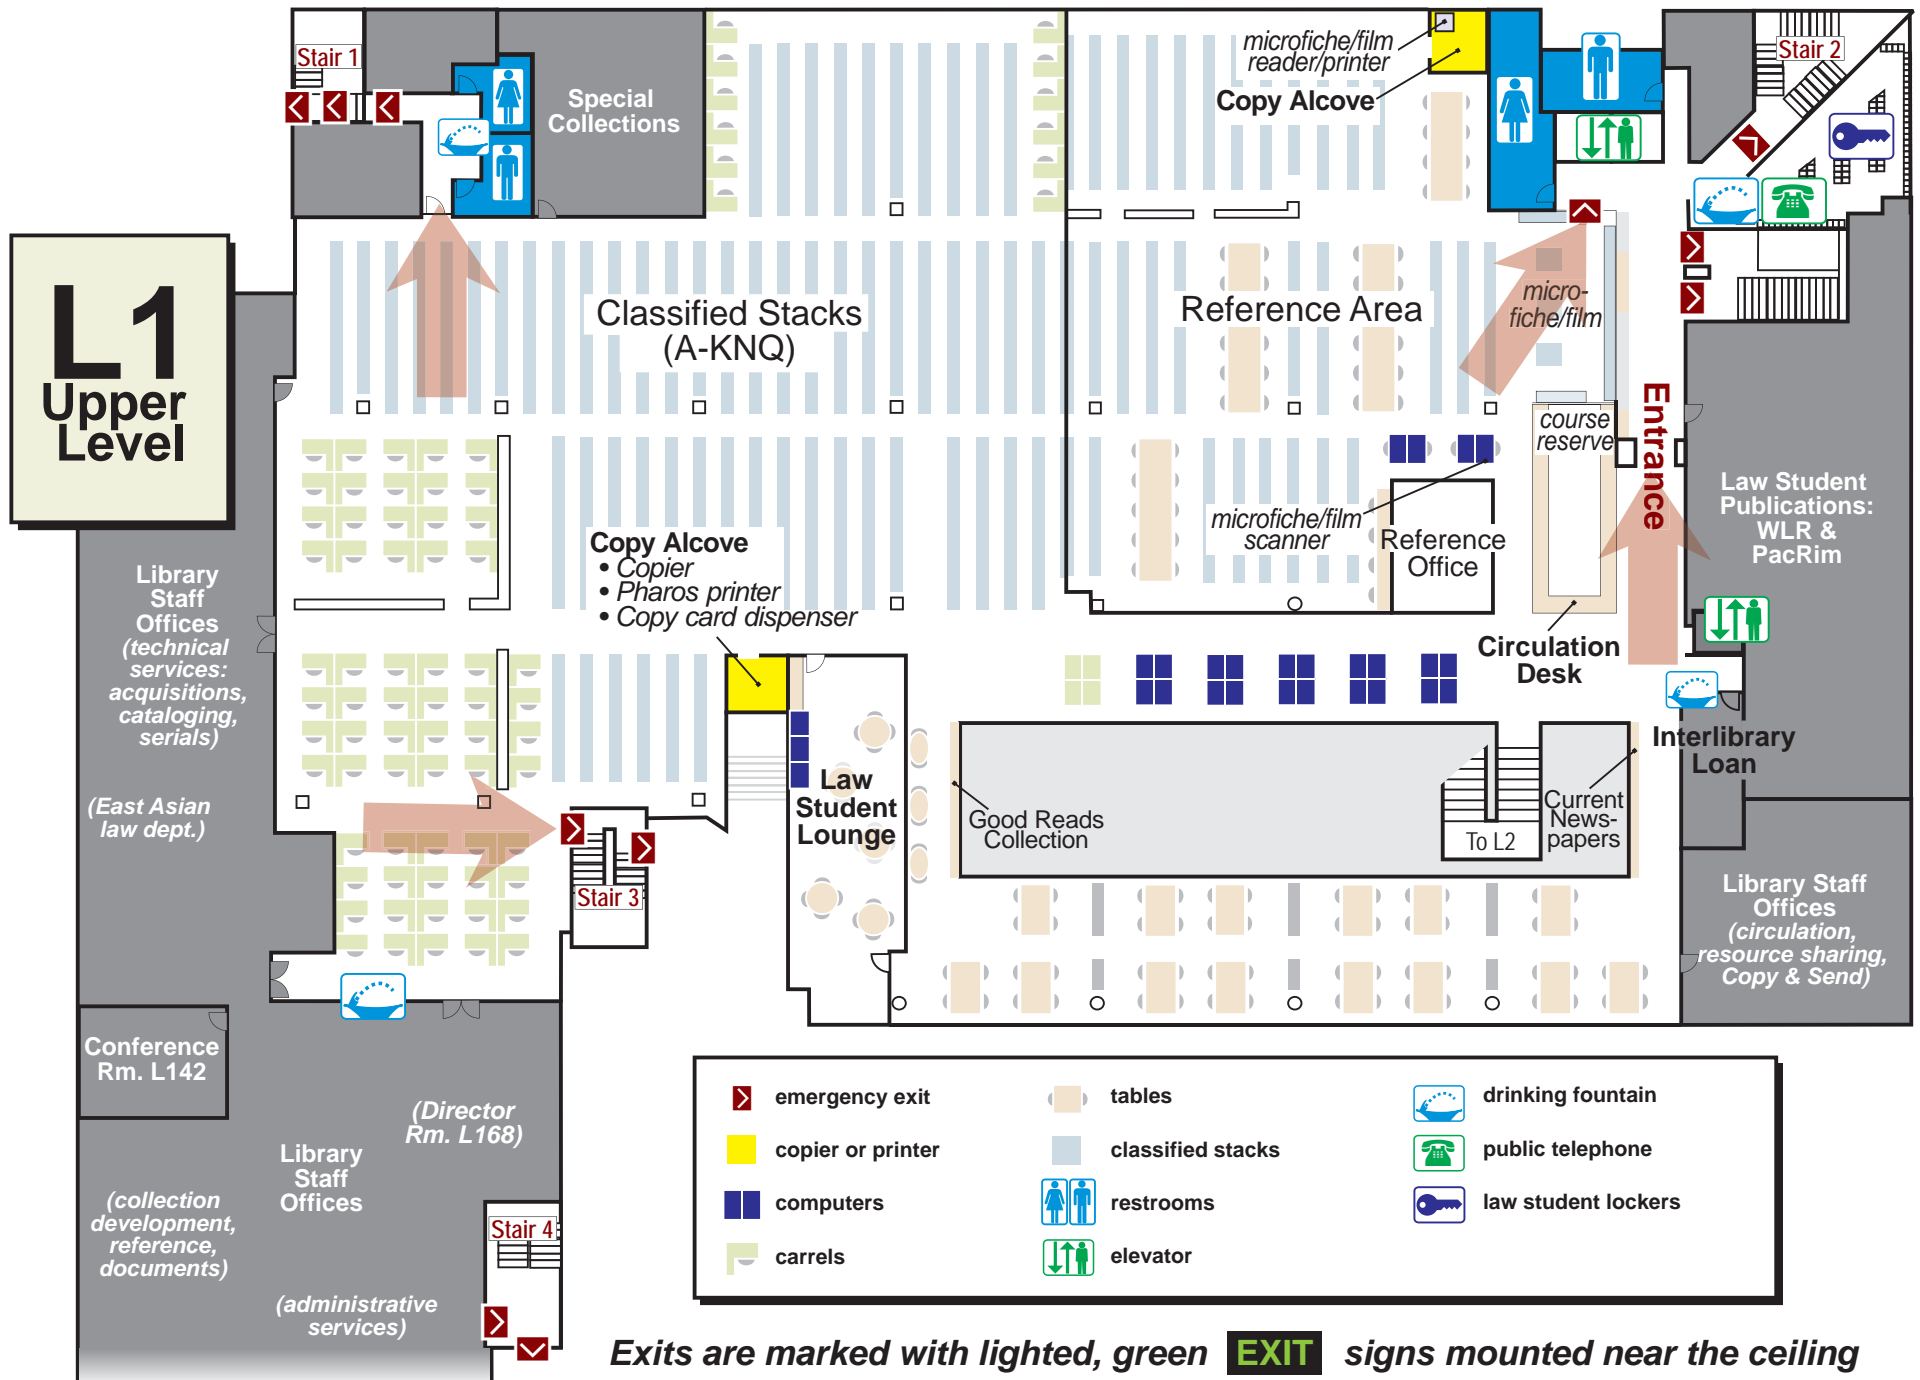

Gallagher Law Library: EMERGENCY EXITS

Exits are marked with lighted, green **EXIT** signs mounted near the ceiling

Gallagher Law Library: EMERGENCY EXITS

Exits are marked with lighted, green **EXIT** signs mounted near the ceiling