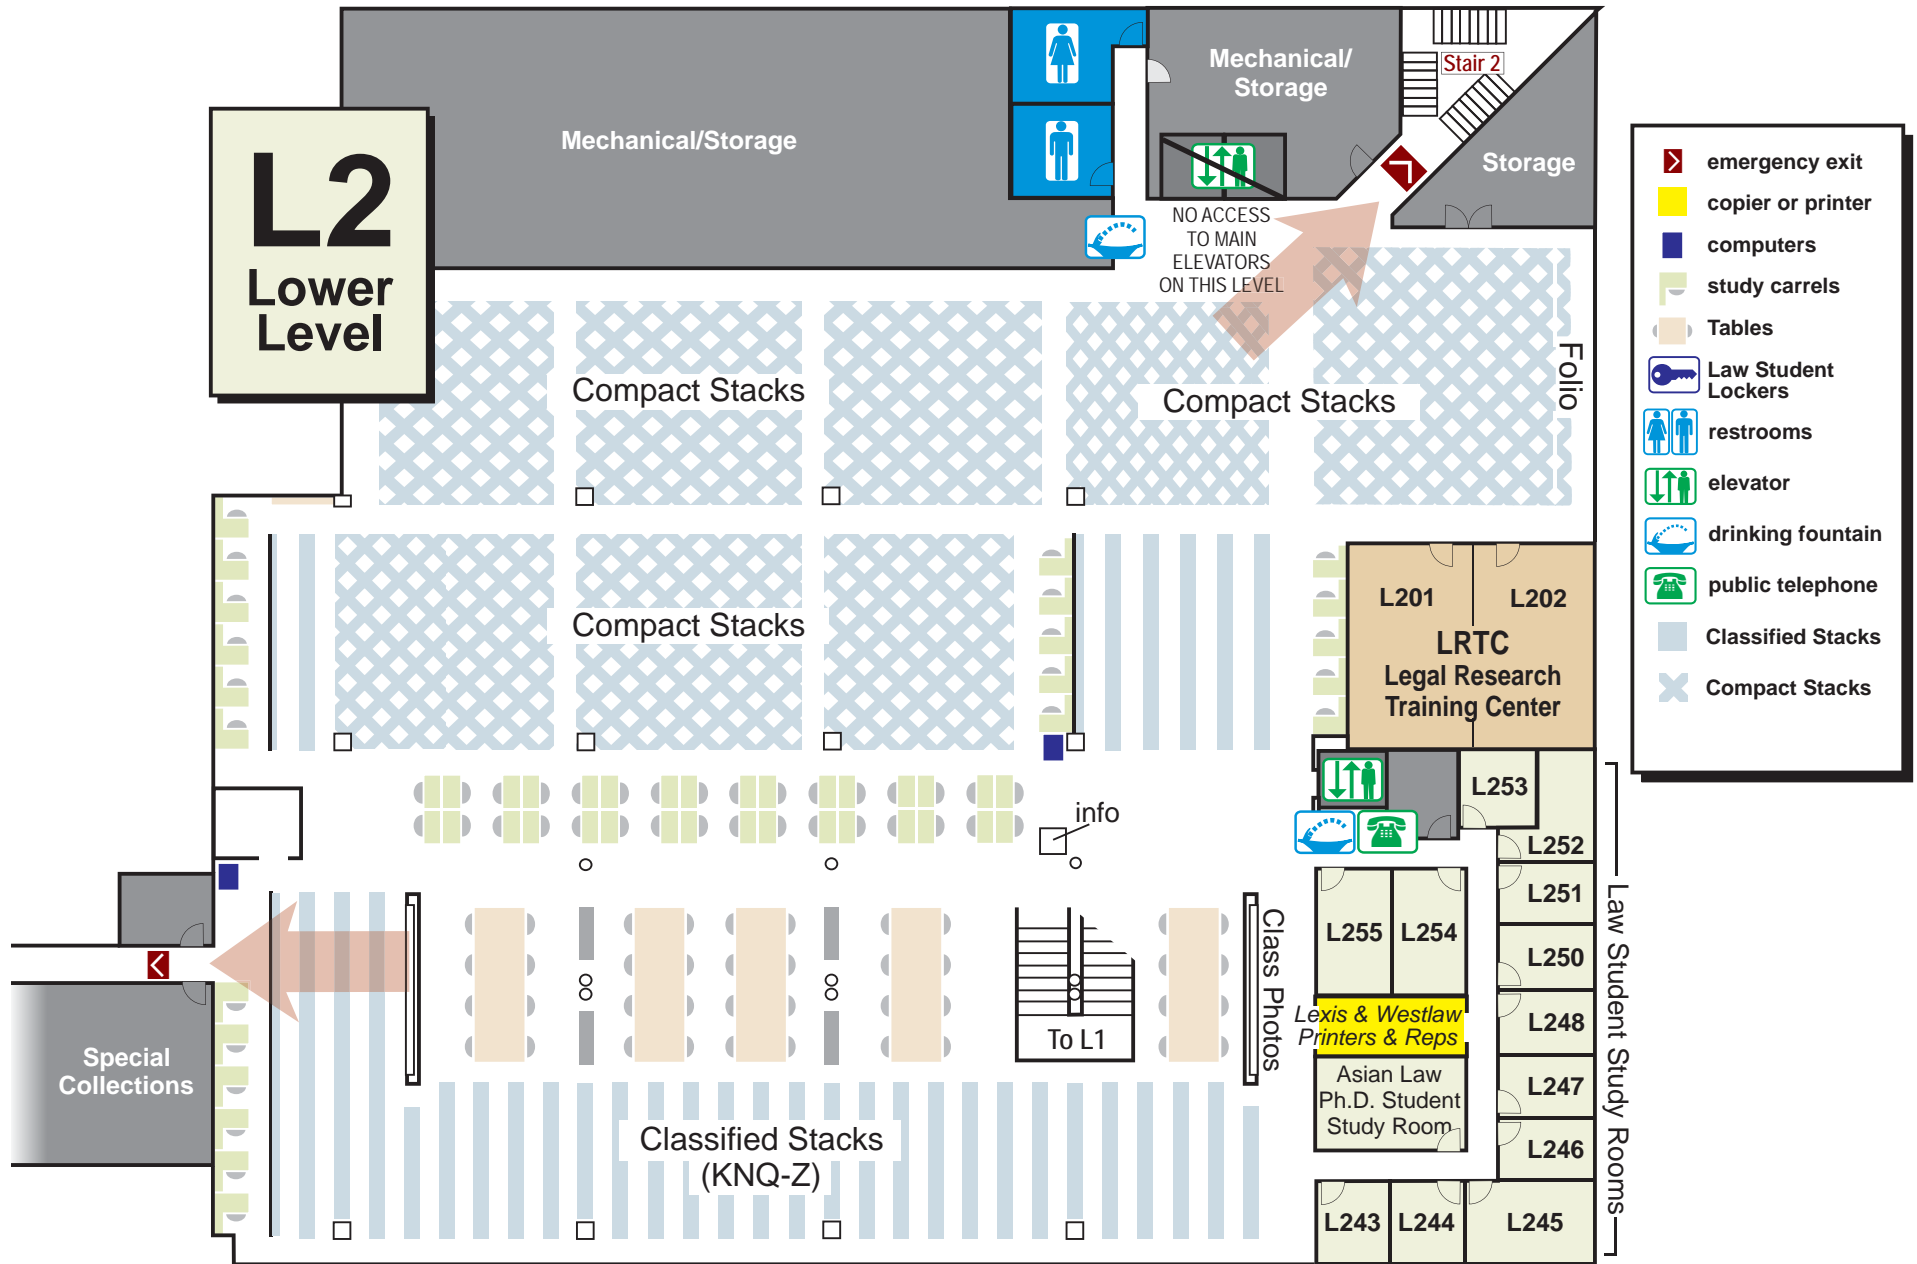

Gallagher Law Library: EMERGENCY EXITS

Exits are marked with lighted, green **EXIT** signs mounted near the ceiling

Gallagher Law Library: EMERGENCY EXITS

Exits are marked with lighted, green **EXIT** signs mounted near the ceiling